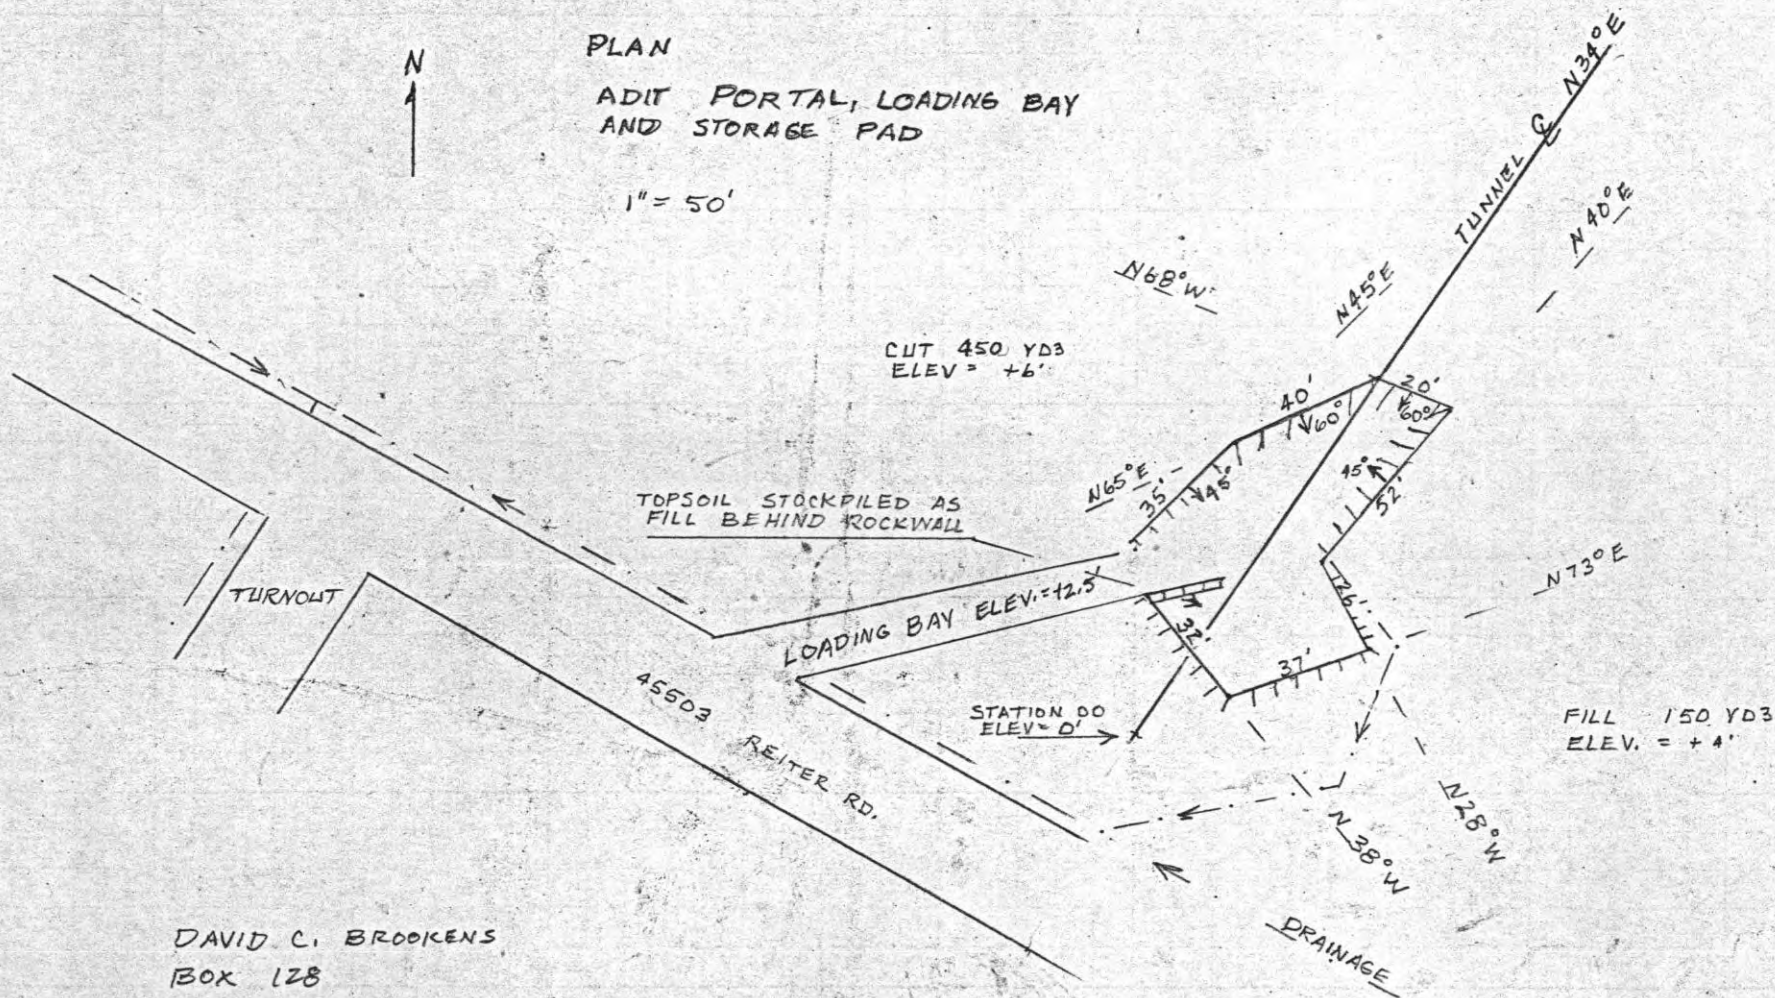

PLAN

ADIT PORTAL, LOADING BAY  
AND STORAGE PAD

1" = 50'

DAVID C. BROOKENS  
BOX 128  
DUVALL, INA, 96019