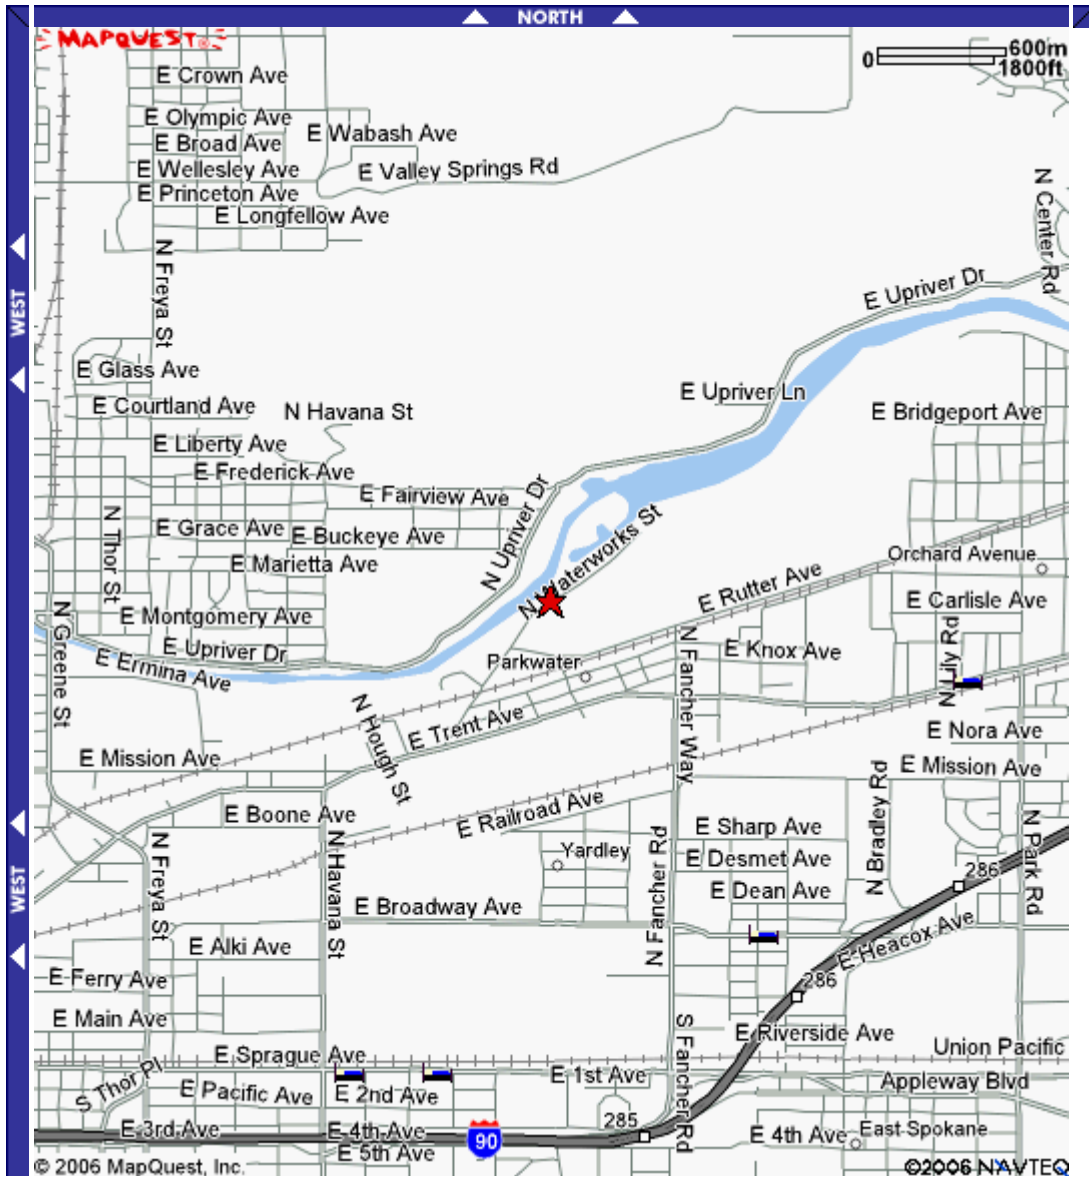

**SPOKANE POLICE TRAINING CENTER  
2302 N WATERWORKS ST  
SPOKANE, WA, 99212-1324  
509-742-8100**

**Directions to the Spokane Police Training Center**

**From I-90:** take exit 283B and drive north on Thor. Thor will curve to the right and become Freya. Continue north on Freya until you come to Trent. Turn right (east) on Trent. Follow Trent east until it merges with Mission St. on the left. Continue east about six blocks to a flashing yellow light. This is Waterworks. Turn left onto Waterworks. Follow Waterworks for about one mile until the road ends in a parking lot. This is the Training Center

**From Division:** drive south to Mission St. Turn east and follow Mission to Waterworks. Turn north on Waterworks and drive about one mile until the road ends in a parking lot. This is the Training Center

**HOTELS**

**West Coast River Inn**  
700 Division  
509-326-5577  
1-800-the-inns

**Fairfield Inn**  
Trent & Division  
509-747-9131

**Oxford Suites Downtown**  
115 W North River Dr.  
509-353-9000  
Spokane Valley  
15015 E Indiana Ave  
509-847-1000